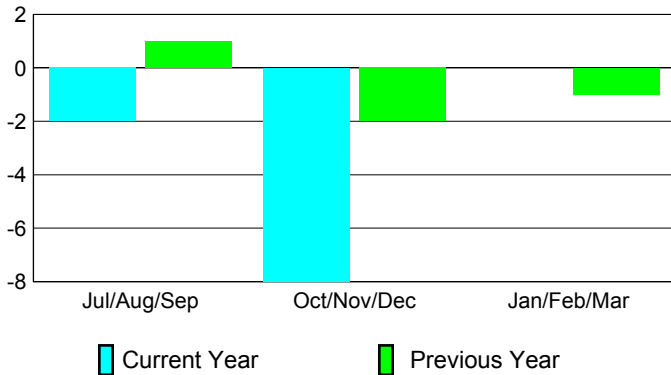

2012-2013 GMT Reports for District (or Undistricted) **District 321B2**

GMT: VINOD KHANNA

Location: INDIA

GMT CA: 6

CLUBS

Club Results
2012-2013

Clubs
2011-2012

Month	New Club Goal	Actual New Clubs	Actual Dropped Clubs	Gain/Loss of Clubs	Gain/Loss of Clubs
Jul/Aug/Sep	2	0	-2	-2	1
Oct/Nov/Dec	2	0	-8	-8	-2
Jan/Feb/Mar	1				-1
Totals	5	0	-10	-10	-2

Club Results 2012-2013

Goal, New, Dropped, Gain/Loss

Comparison of Club Gain/Loss

Current Year Compared to the Previous Year

YTD Status Quo Clubs 2012-2013

Status Quo Clubs Compared to Status Quo Members

MEMBERSHIP