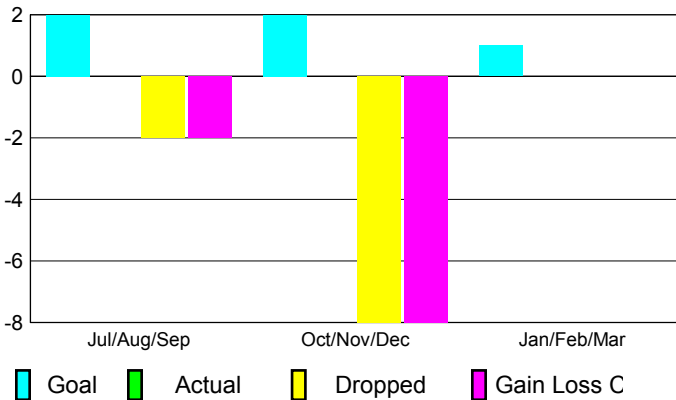

2012-2013 GMT Reports for District (or Undistricted) **District 321B2**

GMT: VINOD KHANNA

Location: INDIA

GMT CA: 6

CLUBS

Club Results
2012-2013

Clubs
2011-2012

Month	New Club Goal	Actual New Clubs	Actual Dropped Clubs	Gain/Loss of Clubs	Gain/Loss of Clubs
Jul/Aug/Sep	2	0	-2	-2	1
Oct/Nov/Dec	2	0	-8	-8	-2
Jan/Feb/Mar	1				-1
Totals	5	0	-10	-10	-2

Club Results 2012-2013

Goal, New, Dropped, Gain/Loss

Comparison of Club Gain/Loss

Current Year Compared to the Previous Year

YTD Status Quo Clubs 2012-2013

Status Quo Clubs Compared to Status Quo Members

MEMBERSHIP