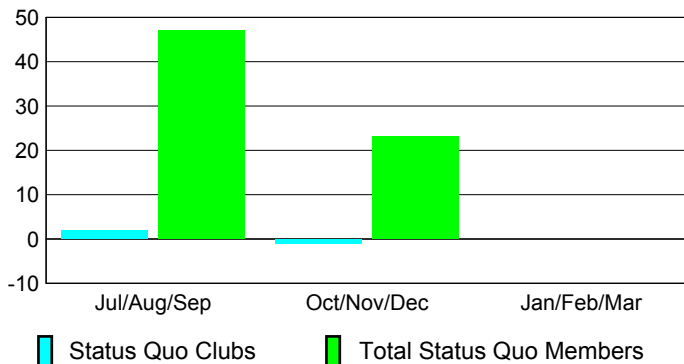

Club Results 2012-2013

Goal, New, Dropped, Gain/Loss

Comparison of Club Gain/Loss

Current Year Compared to the Previous Year

YTD Status Quo Clubs 2012-2013

Status Quo Clubs Compared to Status Quo Members

MEMBERSHIP

Membership Results
2012-2013

Membership
2011-2012

Month	Net Memb Goal	Actual New Memb	Actual Dropped Memb	Gain/Loss of Memb	Gain/Loss of Memb
Jul/Aug/Sep	60	31	-93	-62	13
Oct/Nov/Dec	60	19	-163	-144	-87
Jan/Feb/Mar	30				-26
Totals	150	50	-256	-206	-100