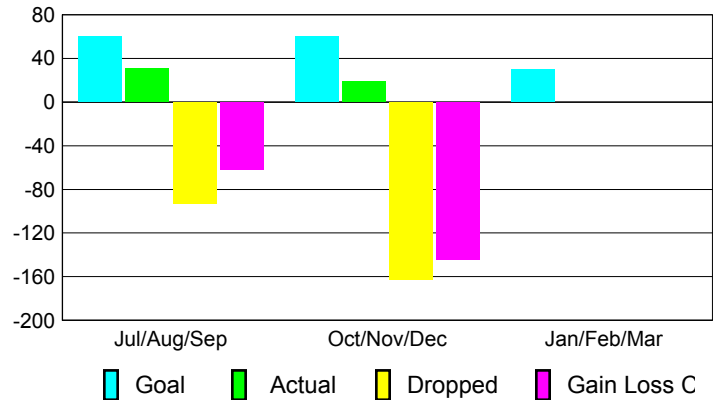

Membership Results 2012-2013

Goal, New, Dropped, Gain/Loss

Comparison of Membership Gain/Loss

Current Year Compared to the Previous Year