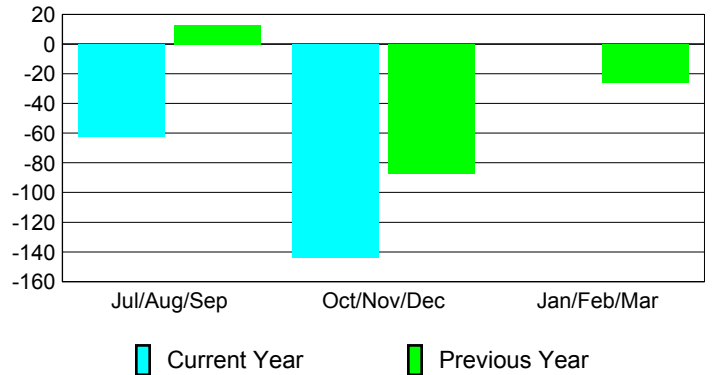

Membership Results
2012-2013

Membership
2011-2012

Month	Net Memb Goal	Actual New Memb	Actual Dropped Memb	Gain/Loss of Memb	Gain/Loss of Memb
Jul/Aug/Sep	60	31	-93	-62	13
Oct/Nov/Dec	60	19	-163	-144	-87
Jan/Feb/Mar	30				-26
Totals	150	50	-256	-206	-100

Membership Results 2012-2013

Goal, New, Dropped, Gain/Loss

Comparison of Membership Gain/Loss

Current Year Compared to the Previous Year

Gender Comparison 2012-2013

Jul/Aug/Sep

Oct/Nov/Dec

Jan/Feb/Mar